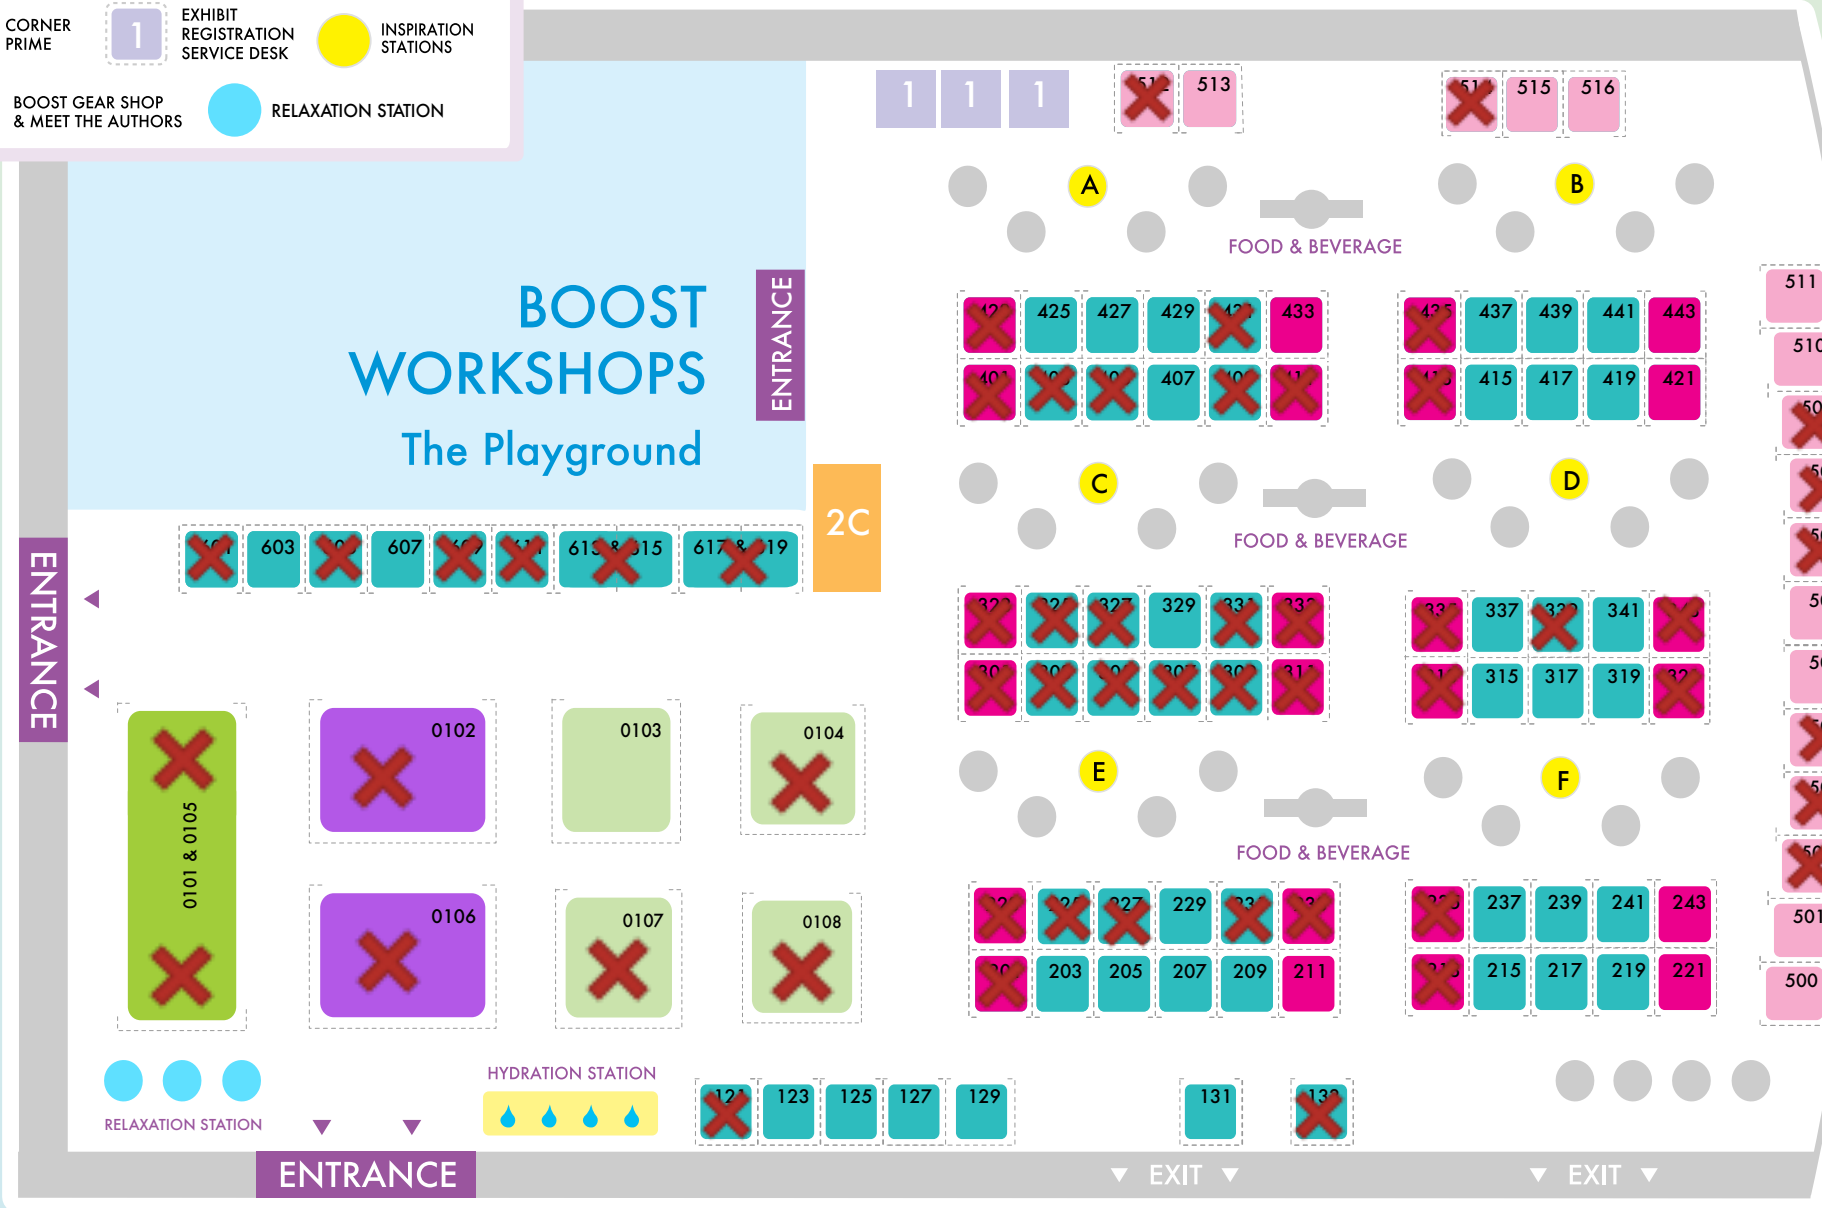

BOOTH LOCATION LEGEND

- PREMIER ISLAND
- ISLAND
- 2 CUSTOM (CALL TO INQUIRE)
- PRIME
- NON-PROFIT
- X SOLD
- CORNER PRIME
- 1 EXHIBIT REGISTRATION SERVICE DESK
- INSPIRATION STATIONS
- BOOST GEAR SHOP & MEET THE AUTHORS
- RELAXATION STATION

2020 BOOST EXHIBIT HALL MAP

EXHIBIT DATES: APRIL 29 & 30, 2020 • PALM SPRINGS CONVENTION CENTER • OASIS 3A-4 • PALM SPRINGS, CA

BOOST WORKSHOPS The Playground

GENERAL SESSIONS

SHOW
MANAGEMENT

BOOST COLLABORATIVE
1286 University Avenue #739
San Diego, CA 92103

619-232-6678
exhibitors@boostconference.org
www.boostconference.org/exhibitors

*Please note that booth locations are subject to change based on the final approval by the Fire Marshall.